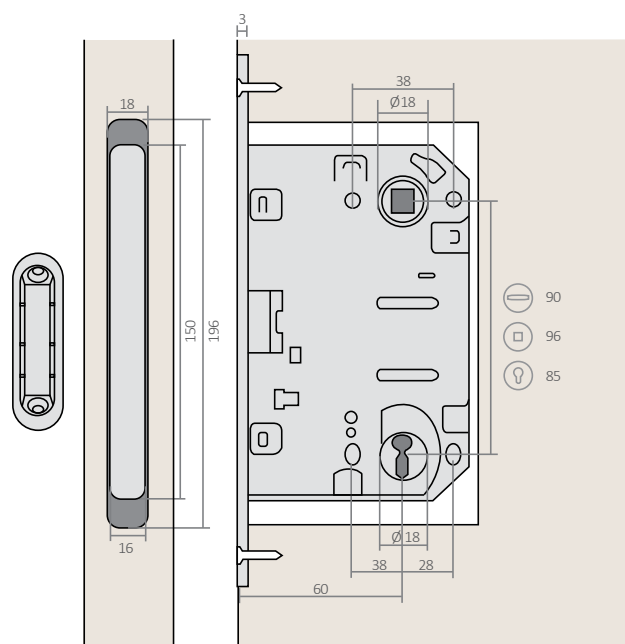

DESENHO TECNICO | Technical drawing | Dessin technique

PLUS | PREMIUM