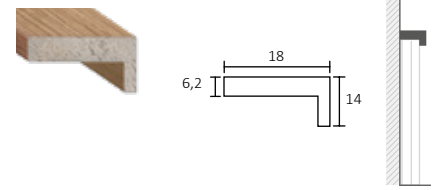

COMPLEMENTOS

Complements | Compléments

TERMINAL TOPO WPC 18 x 14 Ref: 41.0502.006
Half wall trim
Latte de finition demi-mur 18 x 14 x 2700

TERMINAL TOPO WPC 28 x 14 Ref: 41.0502.007
Half wall trim
Latte de finition demi-mur 28 x 14 x 2700