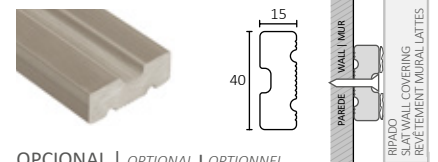

80 x 18 mm

Ref: 41.0502.004

RIPADO WPC GS

WPC Slat | Lattes WPC

90 x 28 mm

Ref: 41.0502.005

COMPLEMENTOS

Complements | Compléments

TERMINAL TOPO WPC 18 x 14 Ref: 41.0502.006
Half wall trim
Latte de finition demi-mur 18 x 14 x 2700

TERMINAL TOPO WPC 28 x 14 Ref: 41.0502.007
Half wall trim
Latte de finition demi-mur 28 x 14 x 2700

SARRAFO DE FIXAÇÃO WPC Ref: 41.0502.003
WPC fixing batten
Tasseau de fixation de WPC 40 x 15 x 2500