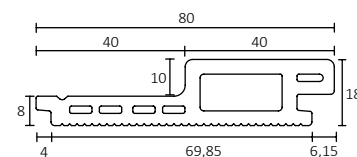

80 x 18 mm

Ref: 41.0502.004

RIPADO WPC GS

WPC Slat | Lattes WPC

90 x 28 mm

Ref: 41.0502.005

COMPLEMENTOS

Complements | Compléments