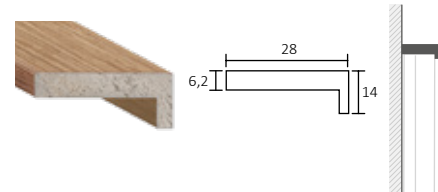

SARRAFO DE FIXAÇÃO WPC Ref: 41.0502.003
WPC fixing batten
Tasseau de fixation de WPC 40 x 15 x 2500