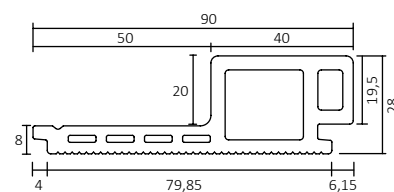

80 x 18 mm

Ref: 41.0502.004

RIPADO WPC GS

WPC Slat | Lattes WPC

90 x 28 mm

Ref: 41.0502.005

COMPLEMENTOS

Complements | Compléments

TERMINAL TOPO WPC 18 x 14 Ref: 41.0502.006
Half wall trim
Latte de finition demi-mur 18 x 14 x 2700

TERMINAL TOPO WPC 28 x 14 Ref: 41.0502.007
Half wall trim
Latte de finition demi-mur 28 x 14 x 2700

SARRAFO DE FIXAÇÃO WPC Ref: 41.0502.003
WPC fixing batten
Tasseau de fixation de WPC 40 x 15 x 2500

Length | Longueur

2600 | 3000

Largura

Width | largeur

80 | 90

Largura útil

Useful width Largeur utile

70 | 80